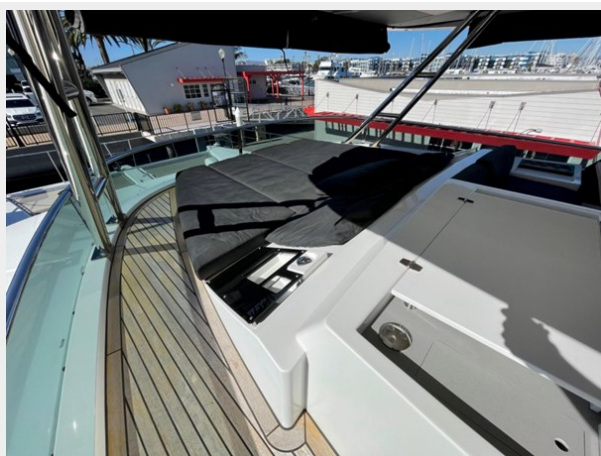

Screen Shot 2022-02-01 at 13.04.26   Screen Shot 2022-02-01 at 13.04.32