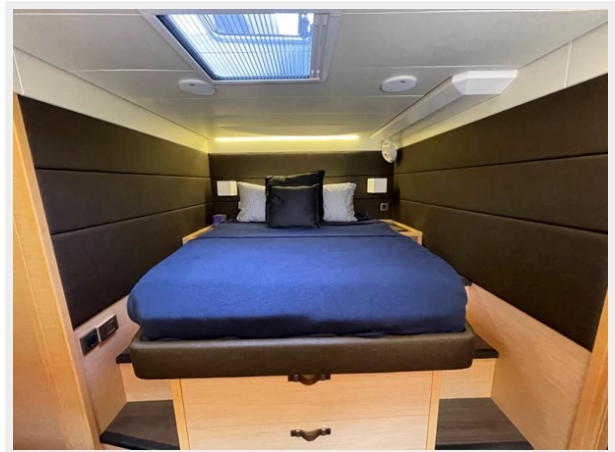

Screen Shot 2022-02-01 at 13.07.18   Screen Shot 2022-02-01 at 13.07.23