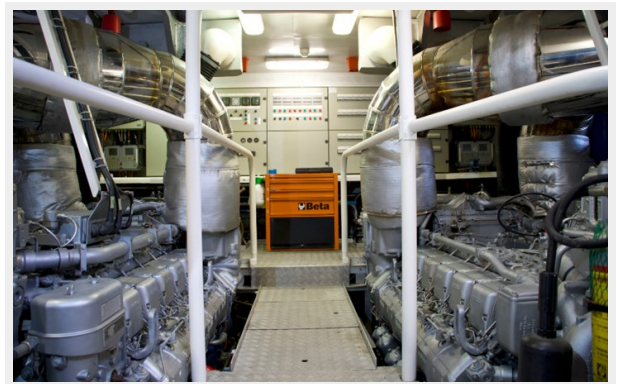

engine room