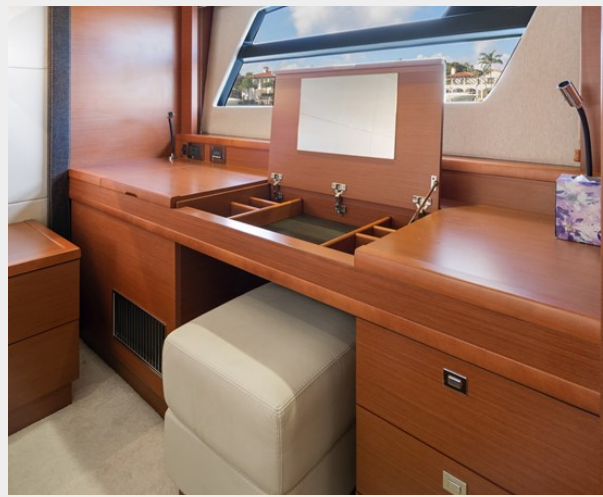

TABLE OF CONTENTS	2
SPECIFICATIONS	4
Overview	4
Basic Information	4
Dimensions	4
Speed, Capacities and Weight	4
Accommodations	4
Hull and Deck Information	4
Engine Information	5
PHOTOS	6
Starboard Bow Profile	6
Bow Profile	6
Salon - Sliding Glass Door Entrance with Galley to Port with Island, Full Size Fridge-Freezer, Sink, Cook Top, Microwave, and Storage	6
Starboard Aft Profile	6
U-Shaped Settee and Dinette to Port with Storage	6
Bench Settee to Starboard	6
Lower Helm	7
Stairs to Staterooms	7
Master Stateroom TV and Storage	7
Master Stateroom	7
Settee to Starboard	7
Master Stateroom Fusion Stereo Control	7
Desk and Storage to Port	8
Desk Storage	8
Head with Two Sinks, Mirror, Storage, and Large Shower	8
Large Shower	8
VIP Stateroom	8

Bench Settee to Starboard

U-Shaped Settee and Dinette to Port with Storage

Lower Helm

Stairs to Staterooms

Master Stateroom

Master Stateroom TV and Storage

Settee to Starboard

Master Stateroom Fusion Stereo Control

Desk and Storage to Port

Desk Storage

Large Shower

Head with Two Sinks, Mirror, Storage, and Large Shower

VIP Stateroom

VIP Island Queen Berth

Guest Stateroom

Guest Head