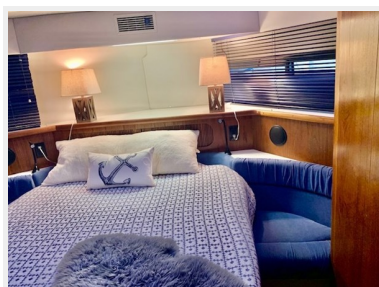

35_2786032_35_silver_linings_1994_carver_370_ac_aft_cabin_3