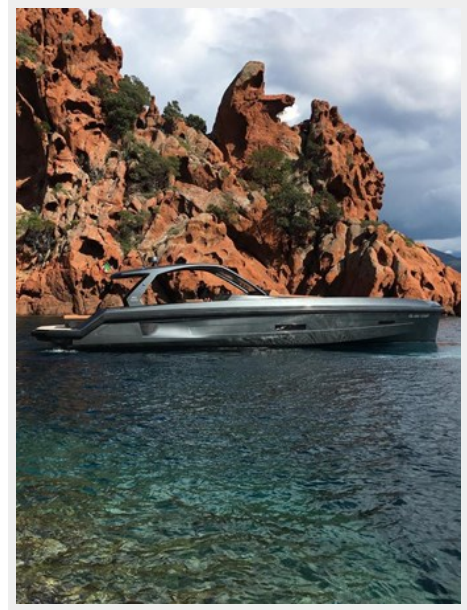

WhatsApp Image 2022-02-08 at 12.09.48