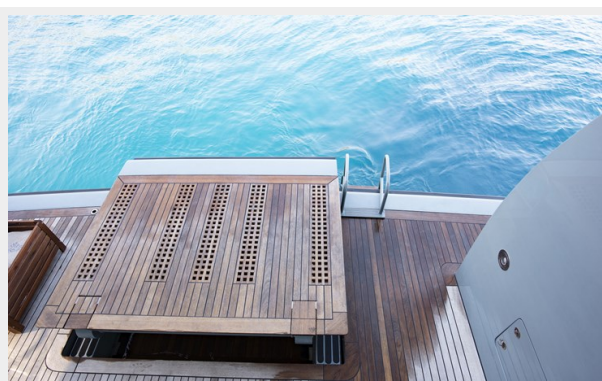

MY Far Far Away (79)