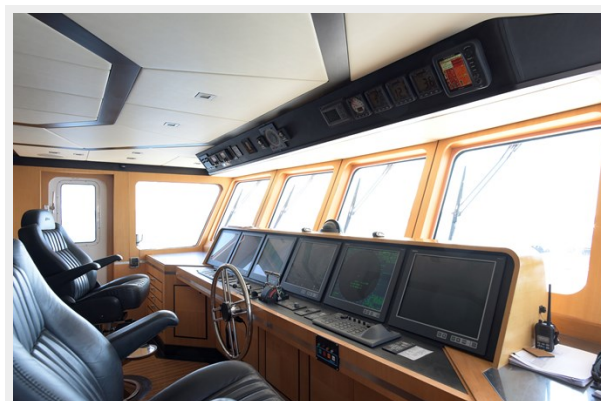

MY Far Far Away (78)