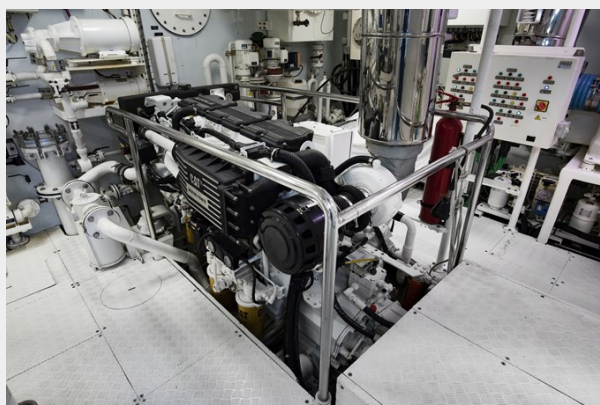

MY Far Far Away (85)