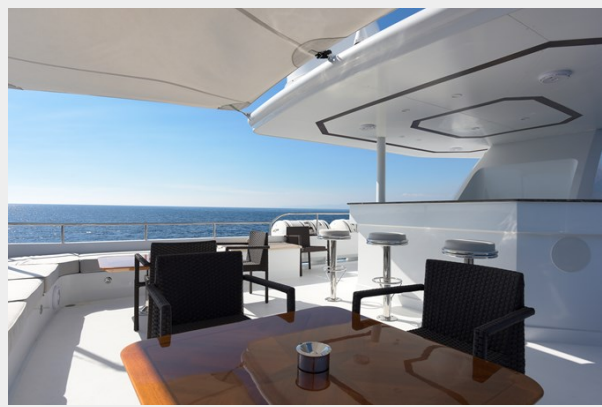

MY Far Far Away (16)