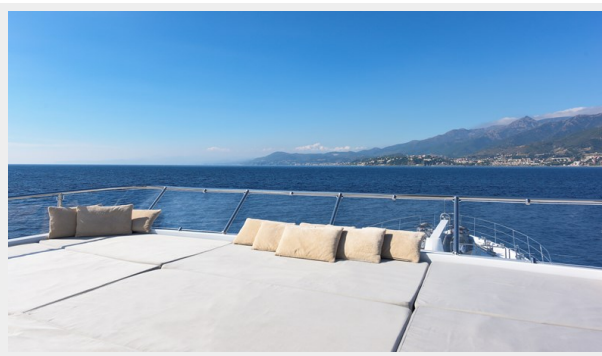

MY Far Far Away (12)