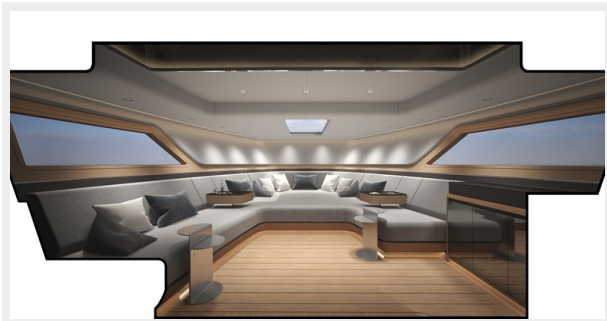

Vice 60 opt01 - mood 01 (5)