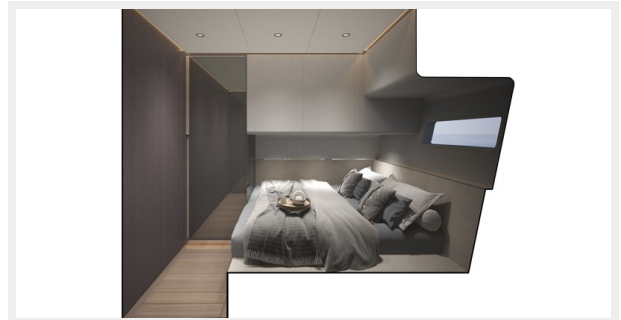

Vice 60 opt01 - mood 03 (7)