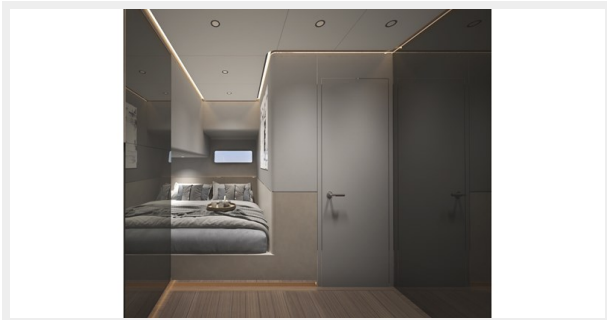

Vice 60 opt01 - mood 03 (6)