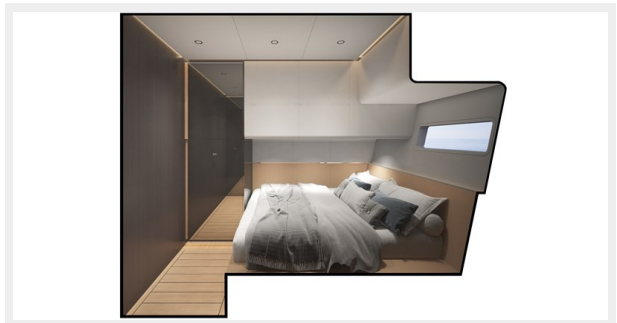

Vice 60 opt01 - mood 01 (8)