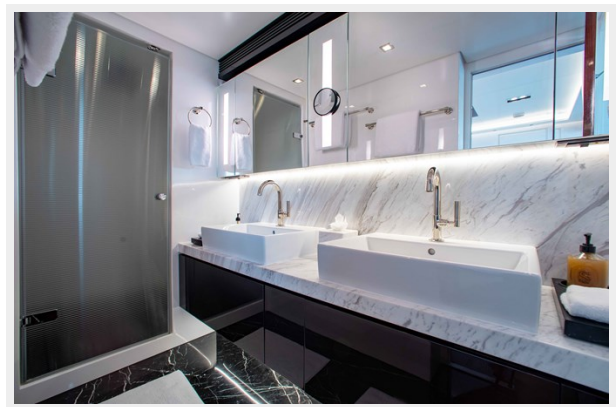

Master Head and Shower