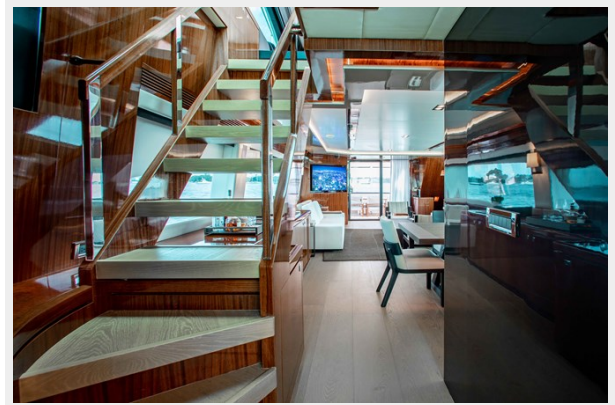

SPECIFICATIONS

Overview

The E88 has been one of the most popular models for Horizon throughout the years. A stylish vessel that combines a performance-oriented hull with a sleek superstructure. E88 "Wolf" features four ensuite staterooms and crew quarters for four within a flexible and multi-functional layout. The spacious main deck offers a large country kitchen forward, while the upper deck offers an enclosed wheelhouse with a dinette, dayhead, and sunpads aft along with ample toy storage. Designed with island-living luxury in mind, the Wolf offers the ultimate comfortable cruising experience! With her most recent 2021 \$1m refit, she is turn key and ready to cruise!

Salon 3

Salon 4

Salon 5

Formal Dining

Salon Stairs to FB

Galley 1

Galley 2

Galley 3