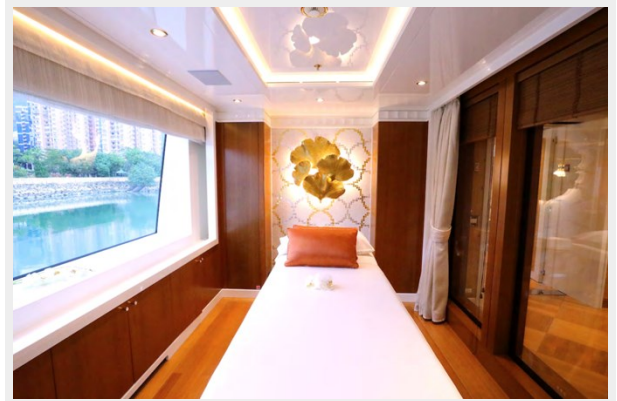

Genesis II12