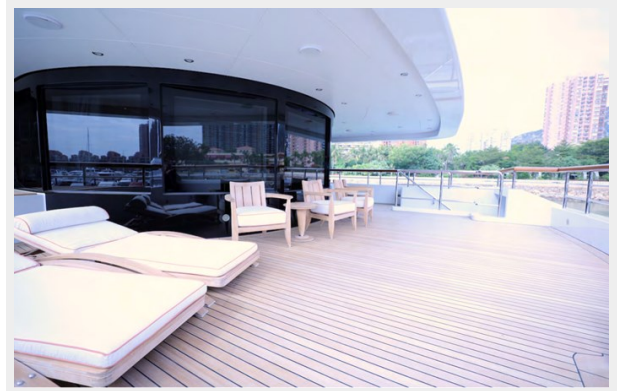

PHOTOS

Genesis II1