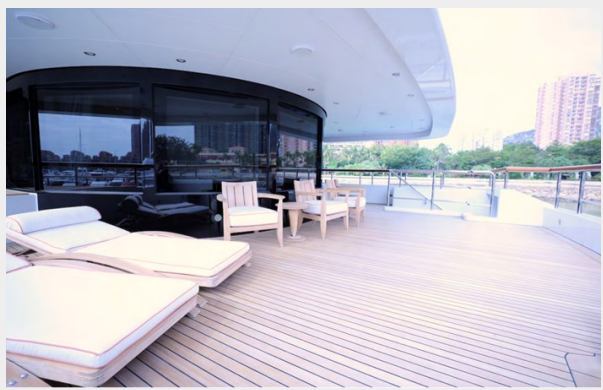

PHOTOS

Genesis II1