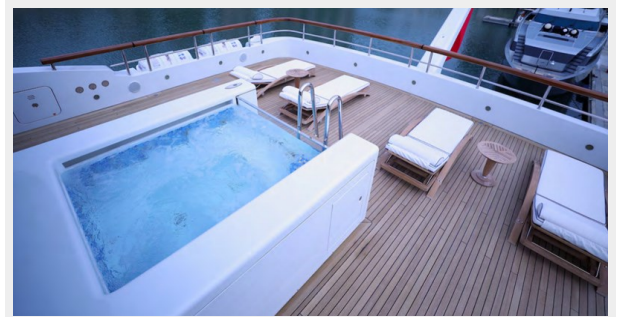

Genesis II6