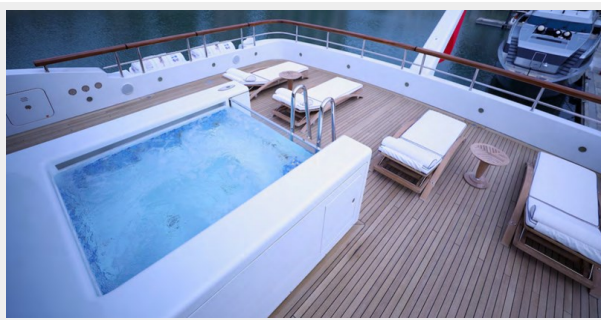

Genesis II6