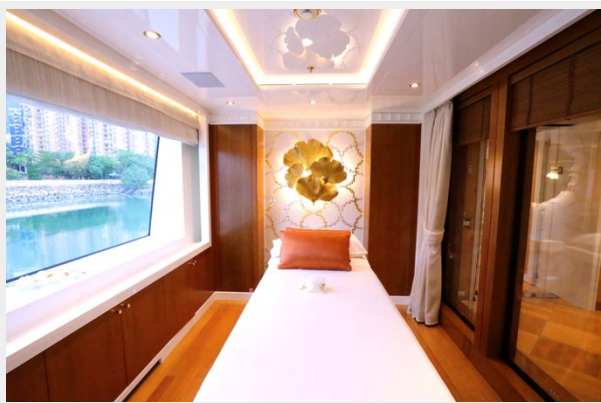

Genesis II12