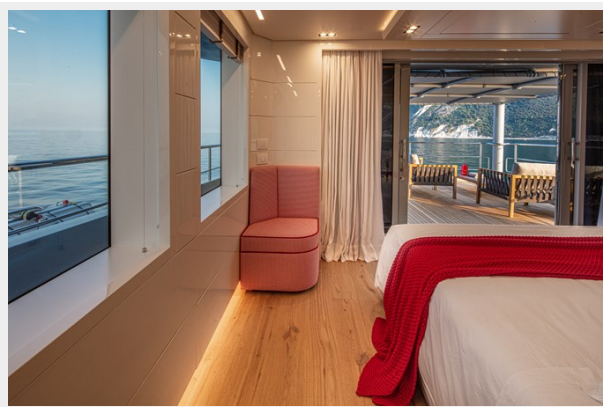

Master Cabin