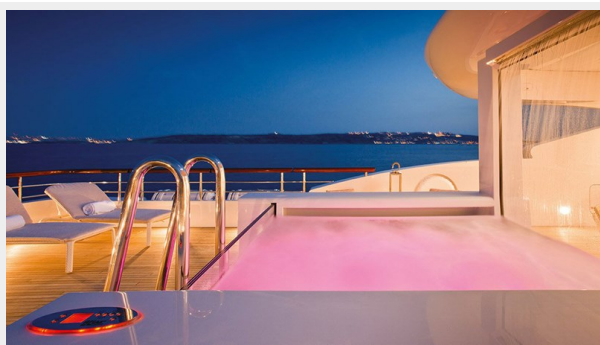

benetti-lady-candy-21-2