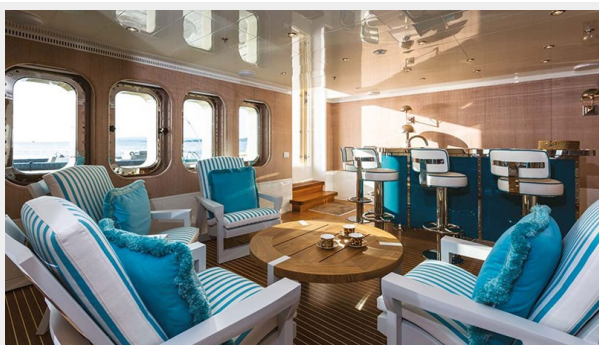

benetti-lady-candy-5-2