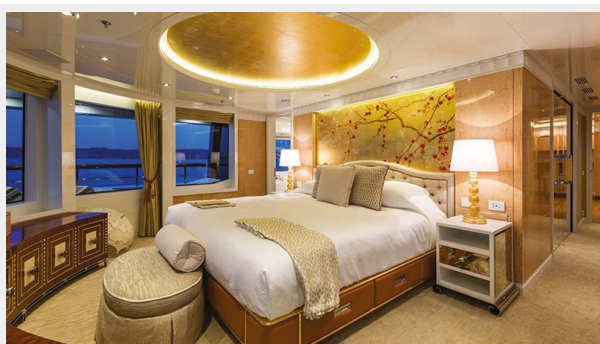

benetti-lady-candy-13-2