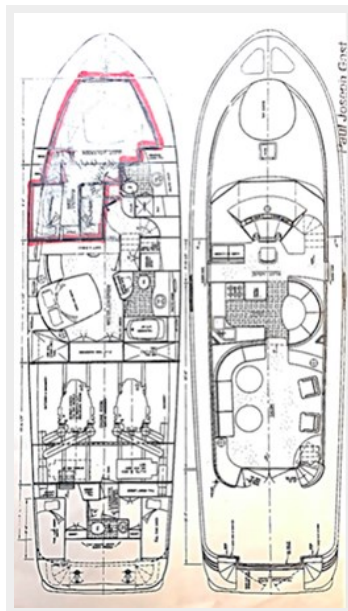

Vessel Layout