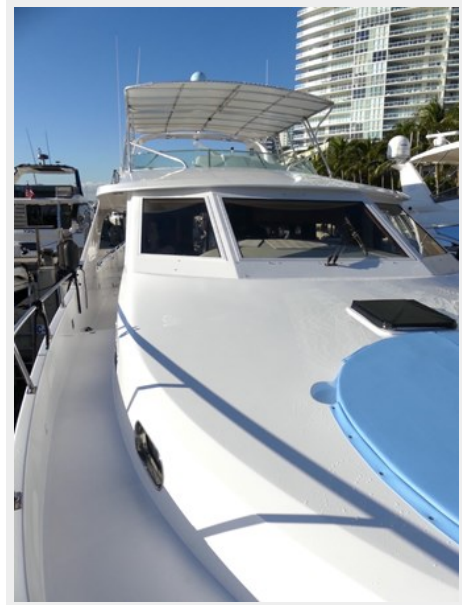

SPECIFICATIONS

Overview

This 68' yacht was built by Ocean Alexander in 1993. She has been gently used and meticulously maintained by her owners. Only 1360 engine hours! Never chartered!

Applaus is a custom, luxury yacht with timeless design and construction. Originally built as a three (3) stateroom vessel, she was redesigned and converted to 2 oversized staterooms with ensuite baths and significant closets and storage. Grand galley with open access to salon, significant refrigerator freezer storage, large windows, two cockpits, covered walk ways and spacious fly bridge.

Flybridge Seating accommodations

Flybridge controls

Bow Seating Accommodations

Bulwark Starboard Side

Engine Room

Engine Room

Engine Room

Engine Room