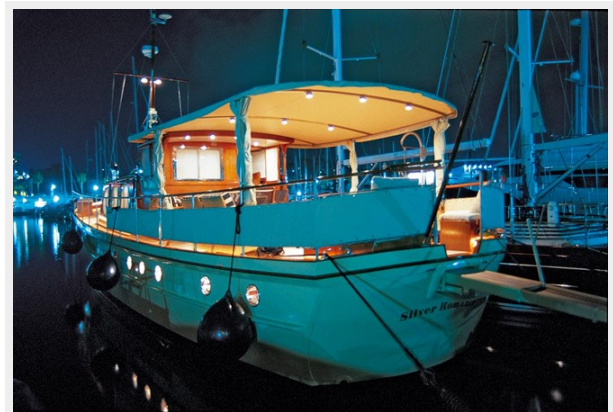

Silver-58-Motor-Yacht-Aft-View-018