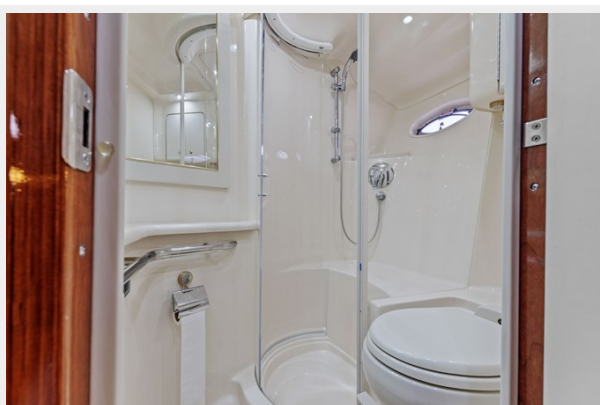

**23_2002 55ft Sea Ray 550 Sundancer
BELLATINA**