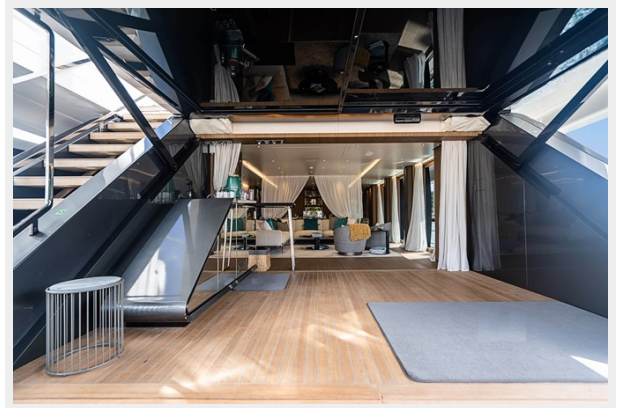

CUSTOM LINE 120 SALON DOOR FORWARD