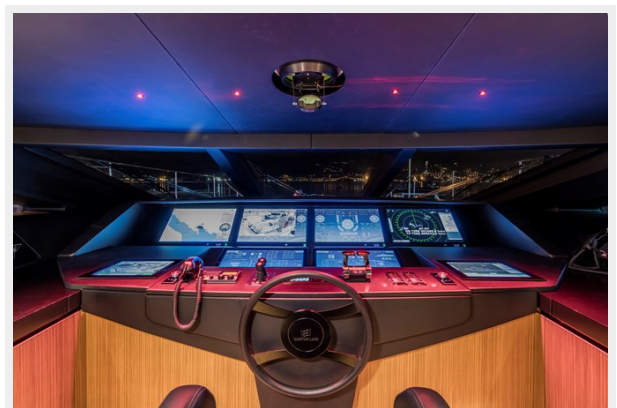

CUSTOM LINE 120 PILOT HOUSE