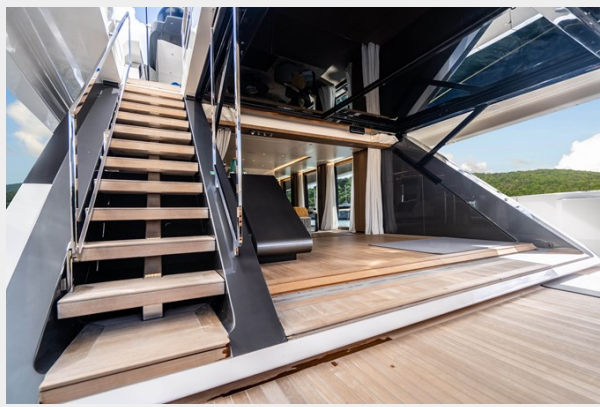

CUSTOM LINE 120 SALON DOOR PORT