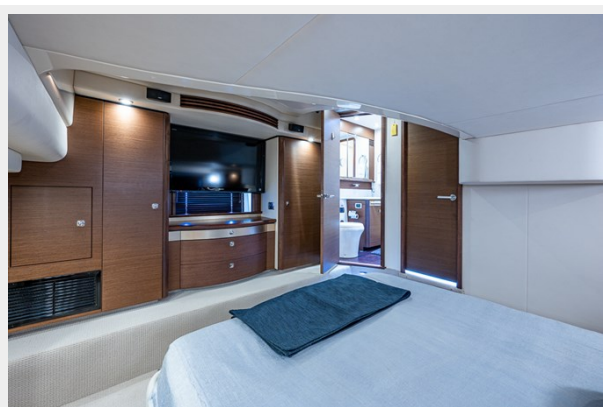

Owner Stateroom