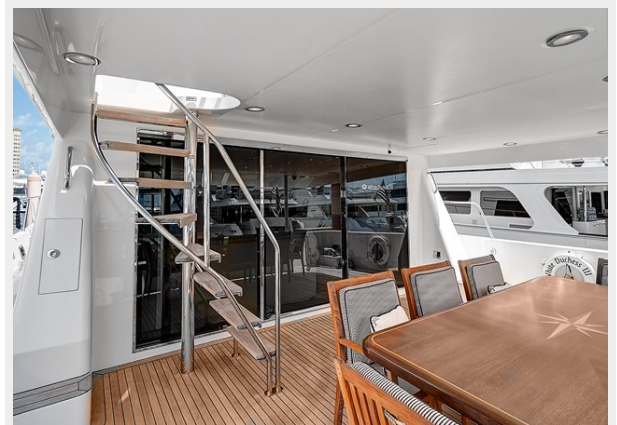

11_2008 85ft Pacific Mariner 85 Motor Yacht
WHITE DUCHESS III

**9_2008 85ft Pacific Mariner 85 Motor Yacht
WHITE DUCHESS III**