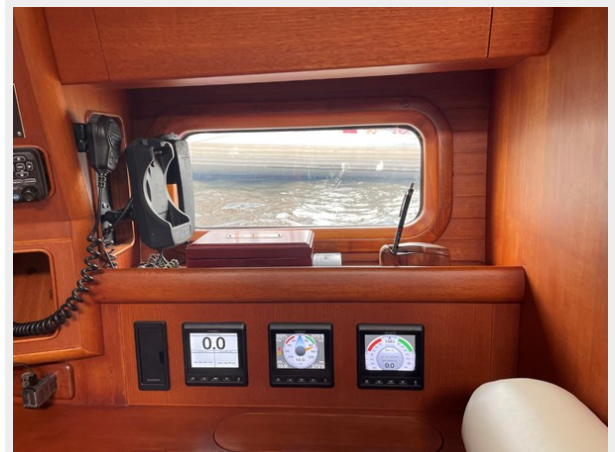

Nav Station Detail