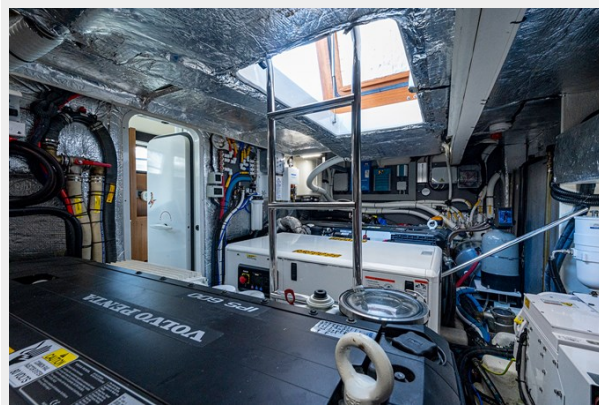

Engine Room7