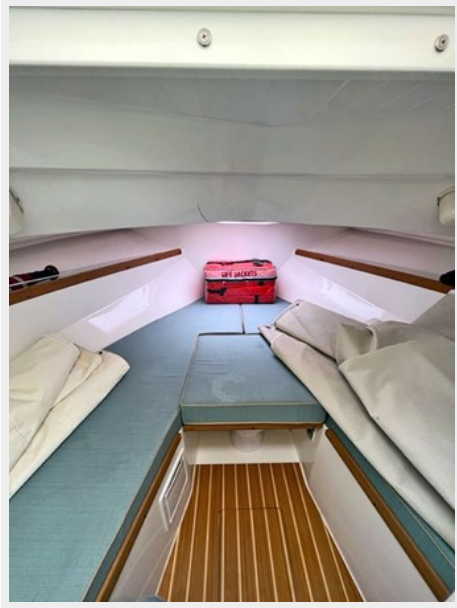

TABLE OF CONTENTS	2
SPECIFICATIONS	3
Overview	3
Basic Information	3
Dimensions	3
Speed, Capacities and Weight	3
Accommodations	3
Hull and Deck Information	4
Engine Information	4
PHOTOS	5
Cockpit Seating	5
Companionway and Companion Seat	5
Osprey on Lift	5
Helm Detail	5
Port Bow	6
Swim Platform and Outboard	6
Helm Bolster Up, Companion Bolster Down	6
Seating, Looking Forward, with Wet Bar	6
V-Berth with Filler	7
Electric Toilet	7
Covers	7
Full Textilene Mesh Cover	7
CONTACTS	8
Contact details	8
Telephones	8
Office hours	8
Address	8

Port Bow

Swim Platform and Outboard

Helm Bolster Up, Companion Bolster Down

Seating, Looking Forward, with Wet Bar

V-Berth with Filler

Electric Toilet

Covers

Full Textilene Mesh Cover