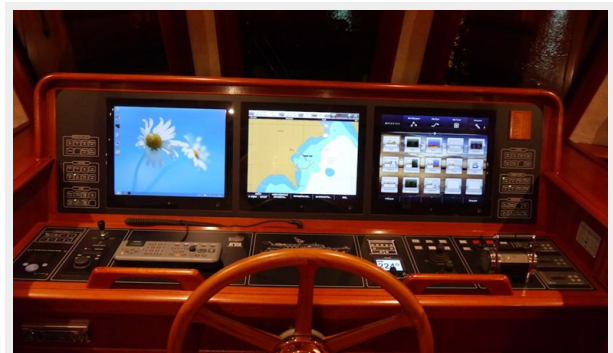

388043773301e174a856371b6d924d43