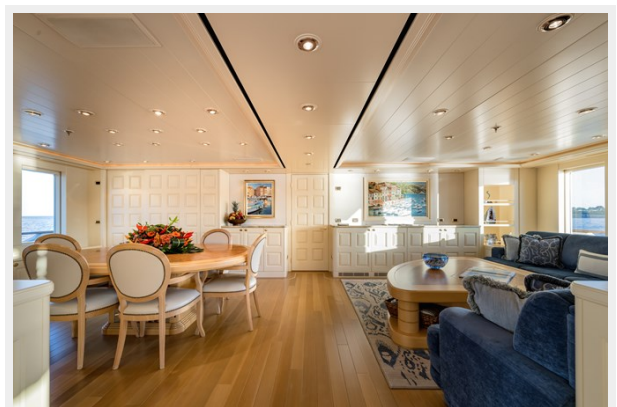

LAUREL 240'/73.15m Delta 2006/2014 Motor Yacht: Sky Lounge   **LAUREL 240'/73.15m Delta 2006/2014 Motor Yacht: Sky Lounge**