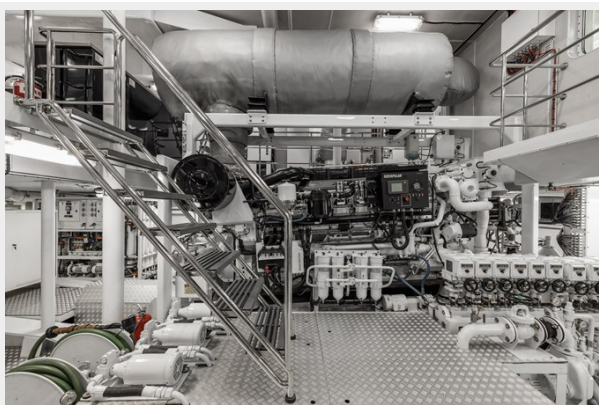

H69A8506LAUREL 240'/73.15m Delta 2006/2014 Motor Yacht: Engine Room