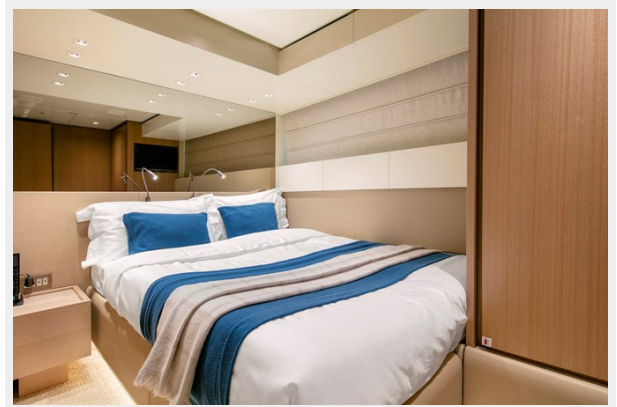

Sanlorenzo SX88 Double cabin