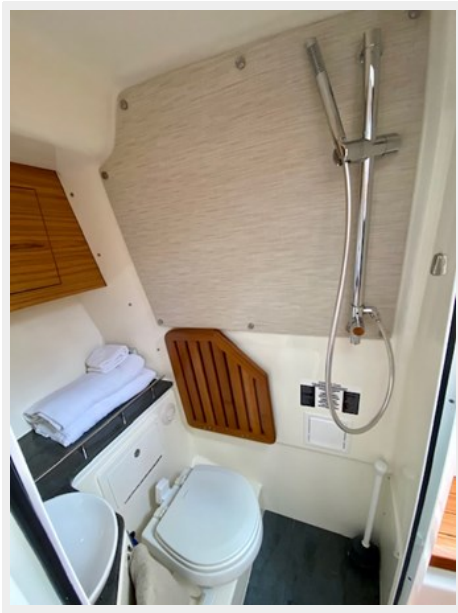

22_2020 38ft Boston Whaler 38 Realm
CINDY SEAS