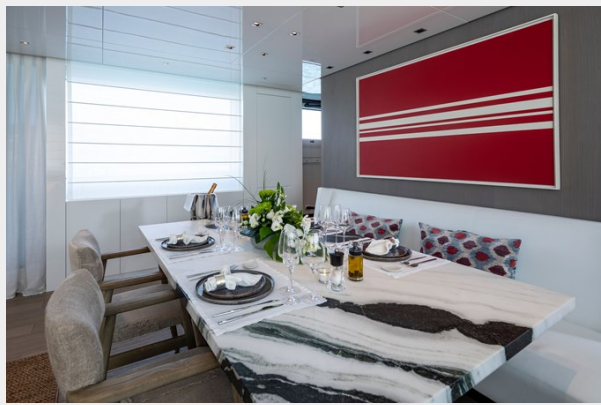

©Yannis_Kontos_068_2YK9271