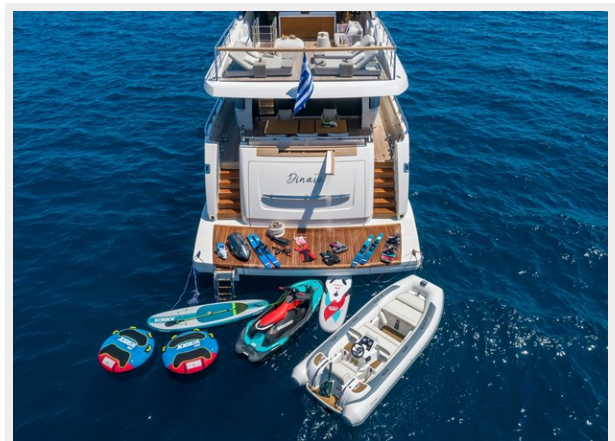

©Yannis_Kontos_055DJI_0298