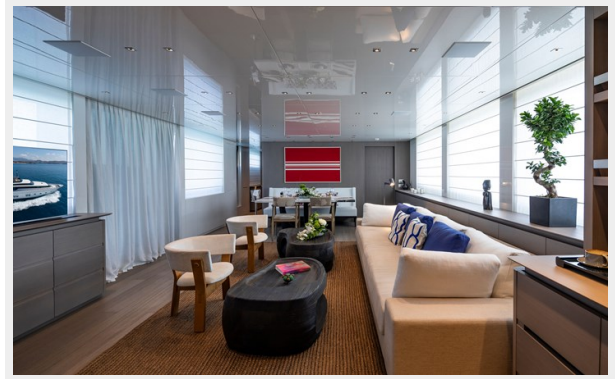

©Yannis_Kontos_069_2YK9239