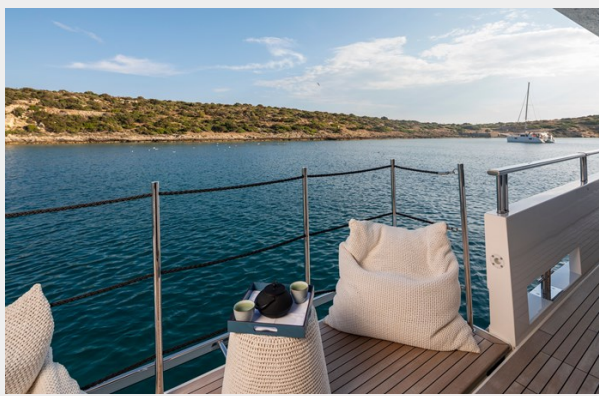

©Yannis_Kontos_064_2YK9424