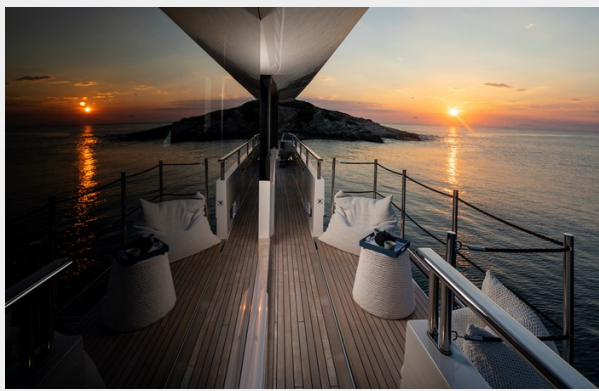

©Yannis_Kontos_010_2YK9548