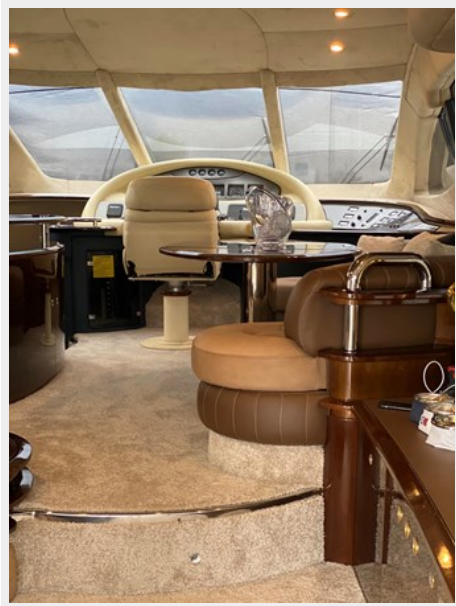

hhfhfghgf

8183580_20220114113742872_1_XLARGE