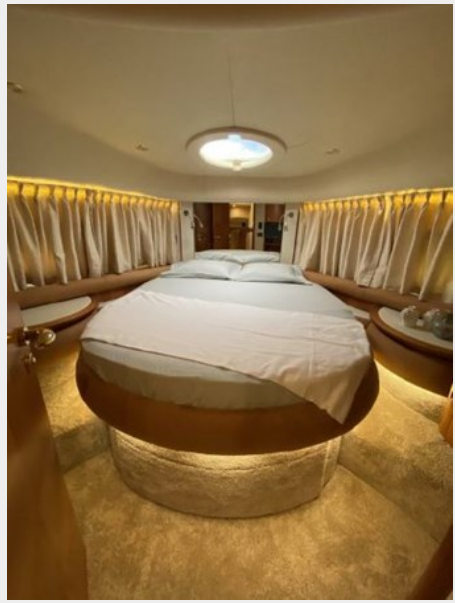

8183580_20220114113746711_1_XLARGE