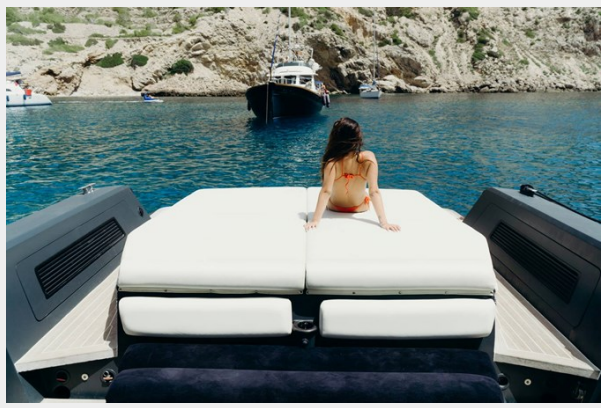

**WALLY 45 TENDER 2008 MOTOR YACHT
FOR SALE | EXTERIOR (7)**