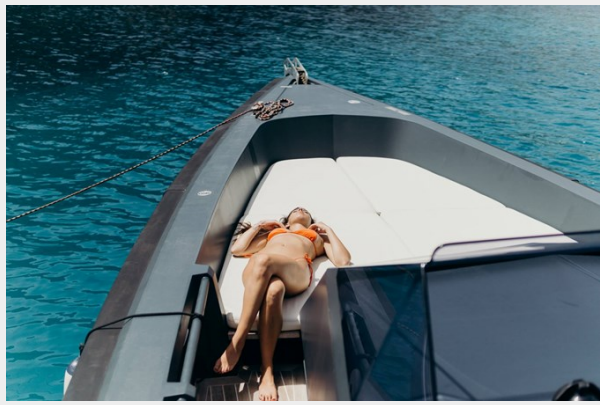

**WALLY 45 TENDER 2008 MOTOR YACHT
FOR SALE | EXTERIOR (11)**