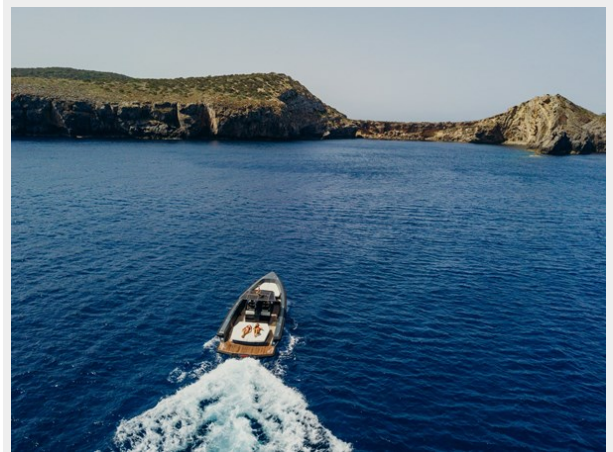

**WALLY 45 TENDER 2008 MOTOR YACHT
FOR SALE | EXTERIOR (8)**