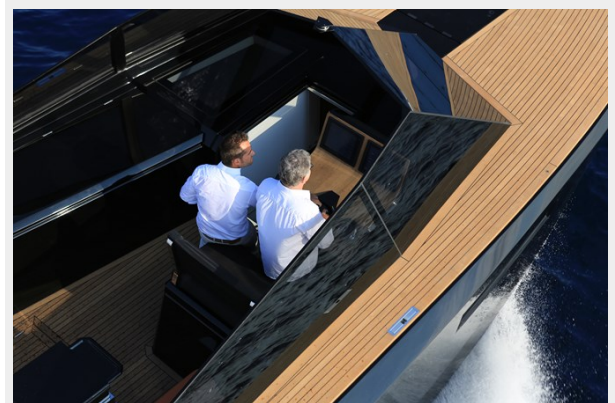

| EXTERIOR (30)