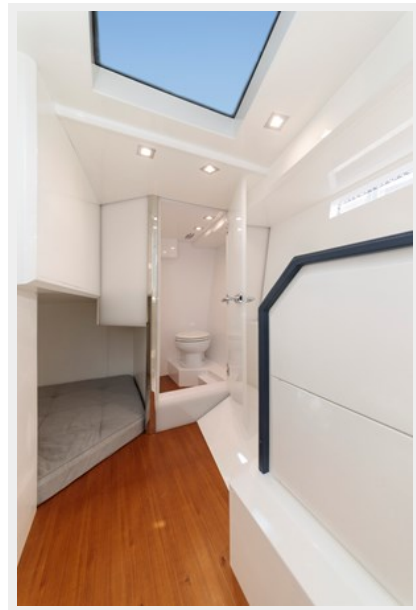

**EVO R4 2024 MOTOR YACHT FOR SALE |
INTERIOR (6)**