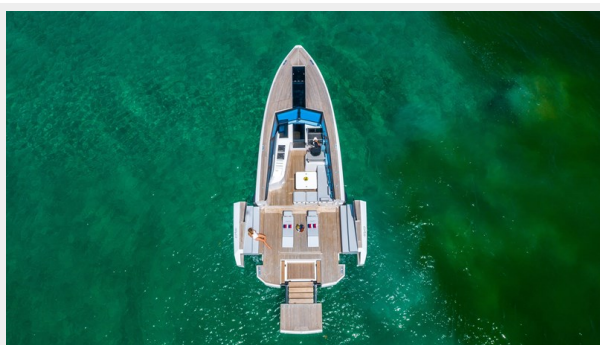

**EVO R4 2024 MOTOR YACHT FOR SALE |
EXPANDABLE SUNDECK (16)**