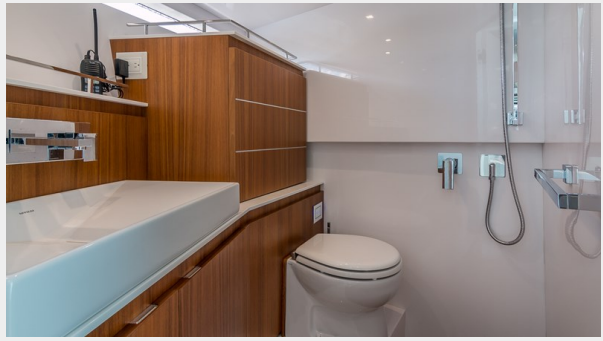

**EVO R4 2024 MOTOR YACHT FOR SALE |
INTERIOR (8)**

**EVO R4 2024 MOTOR YACHT FOR SALE |
INTERIOR (7)**