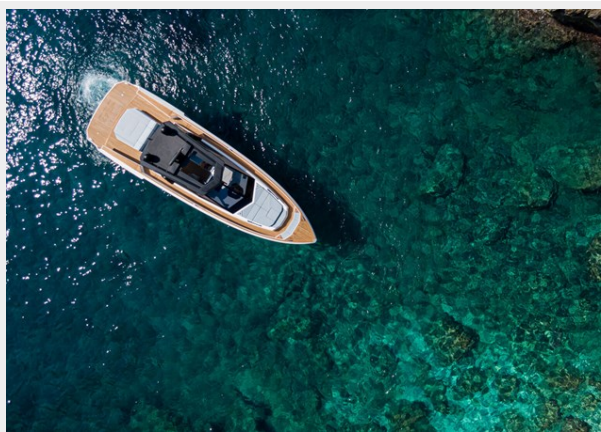

**EVO R6 2024 MOTOR YACHT FOR SALE |
TOP VIEW**