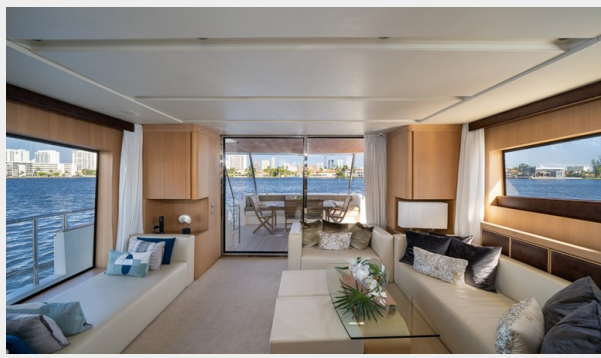

16_2785937_