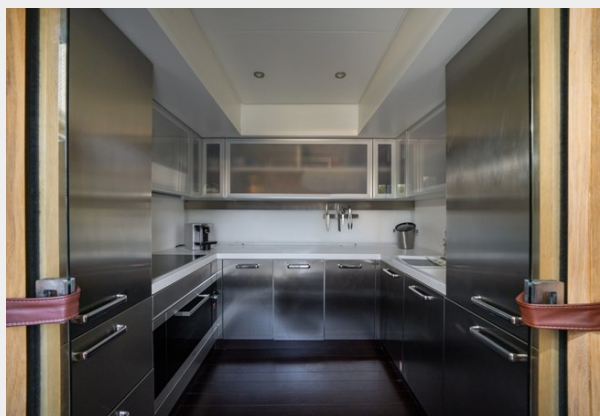

24_2785937_