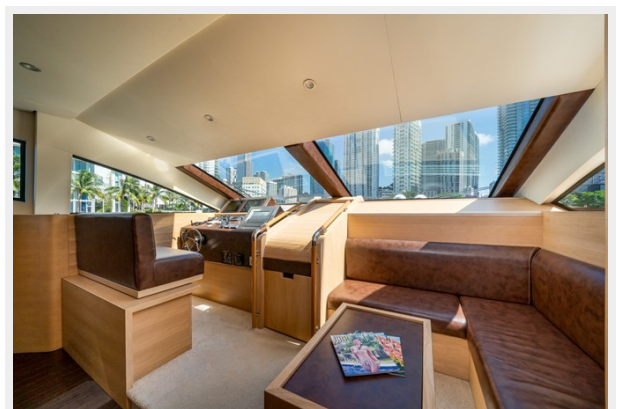

25_2785937_