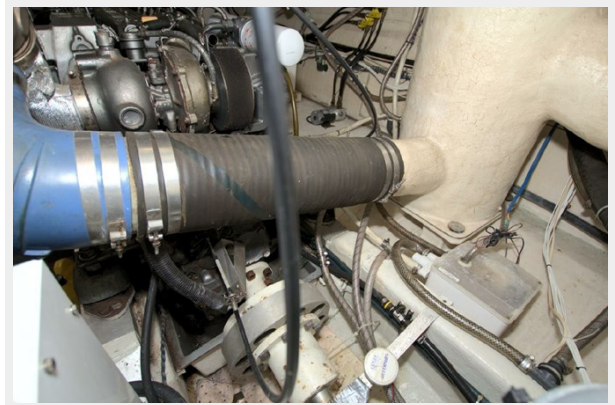

8266109_20220402112121431_1_XLARGE