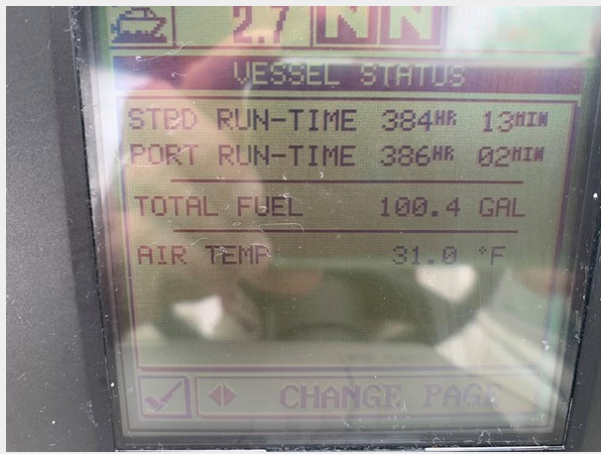

8269039_20220403093540077_1_XLARGE