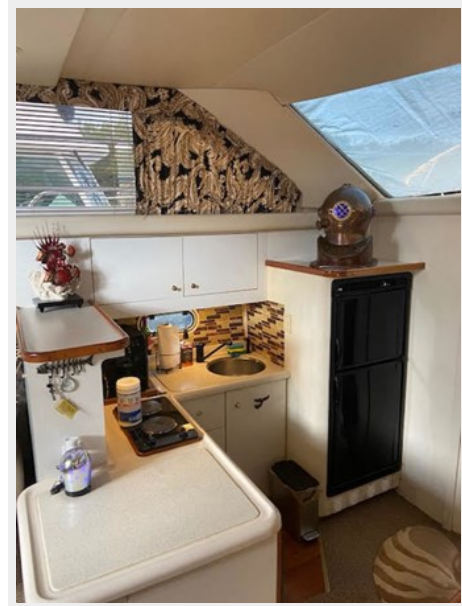

23_2787965_galley_port