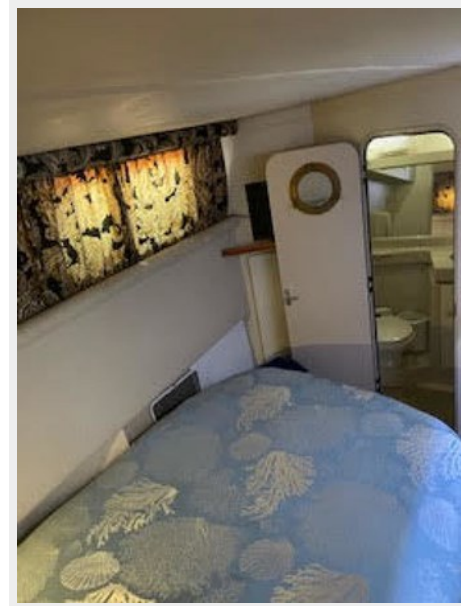

35_2787965_master_stateroom