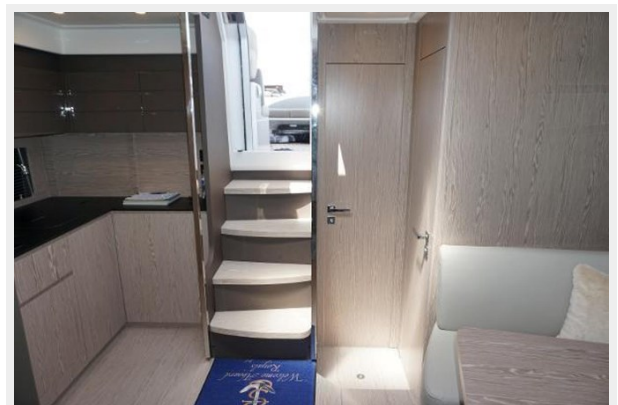

6_2786161_