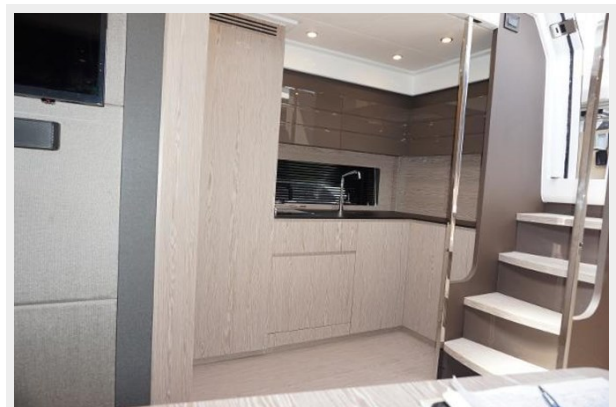

## Обзор

THIS LIKE NEW 2020 45 AZIMUT ATLANTIS COMES TO MARKET WITH LESS THAN 25 HOURS. SHE FEATURERS A TASTFULLY DECORATED INTERIOR OF NEUTRAL SOFT GOODS, ASH INTERIOR CABINETRY AND DARK WALNUT WOOD TRIM ACCENTS. THE CABINET DOORS ARE ALL FINISHED IN A HIGH GLOSS LACQUER MOCHA COLOR. HER EXTERIOR LOOKS AMAZING, HER TWO TONE EXTERIOR FEATURING BEAUTIFUL BRONZE HULL SIDES WITH LIGHTER ACCENTS THAT REALLY GRB YOUR ATTENTION. THIS 45 ATLANTIS IS POWERED WITH THE ECONOMICAL IPS 600 VOLVO 440 HP MARINE DIESELS WITH POD DRIVES AND JOY STICK CONTROLLER. AN ONAN 13.5 KW GENERATOR PROVIDES SHIPS POWER, AND SHE IS GUIDED BY AN UPGRADED GARMIN ELECTRONICS PACKAGE. A SUBMERGIBLE SWIM PLATFORM AND SEAKEEPER 5 STABILIZATION SYSTEM MAKE HER THE LOWEST HOURED, BEST EQUIPPED 45 AZIMUT TO COME TO MARKET. OWNER GOING BIGGER AND READY TO HANDOVER A LIKE NEW VESSEL TO THE NEXT OWNER. SHE'LL BE GONE QUICKLY, PRICED TO SELL, DON'T MISS YOUR CHANCE!

# ФОТОГРАФИИ

1\_2786161\_

2\_2786161\_

3\_2786161\_

4\_2786161\_

5\_2786161\_

6\_2786161\_

7\_2786161\_