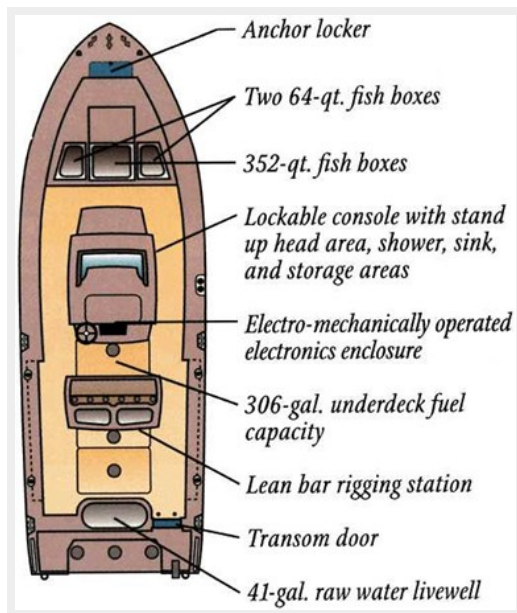

PHOTOS

101772_0_070320091653_1