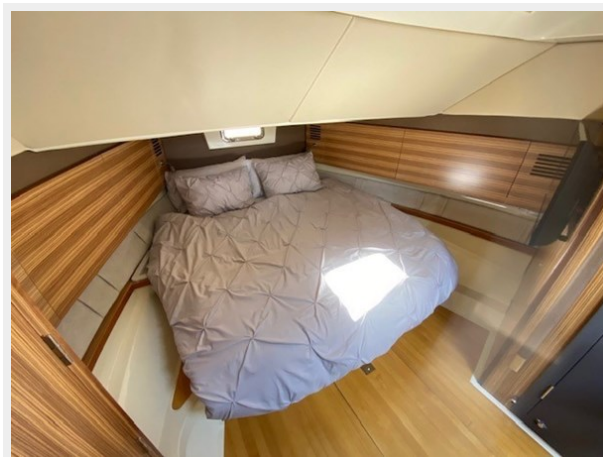

13_2781754_