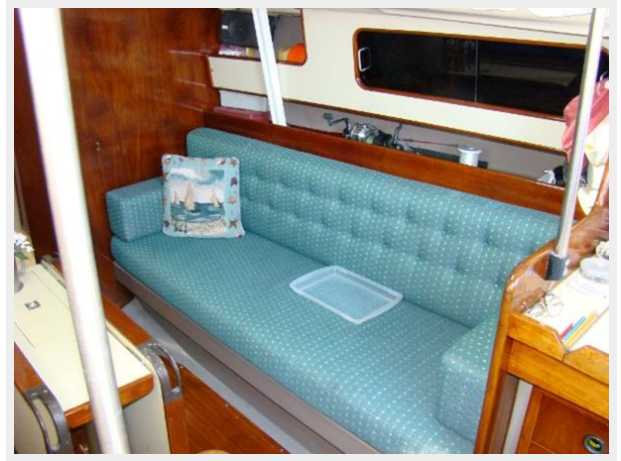

SPECIFICATIONS

Overview

The C&C 36 is regarded by many as one the best sailing 36's in a variety of conditions with classic lines for a sleek look. The wide beam is carried from forward well back to provide a spacious interior. This is a cruiser that will be fun for the whole family. *She is in the water and ready to sail.*

10

11

12

13

14

15

16

17