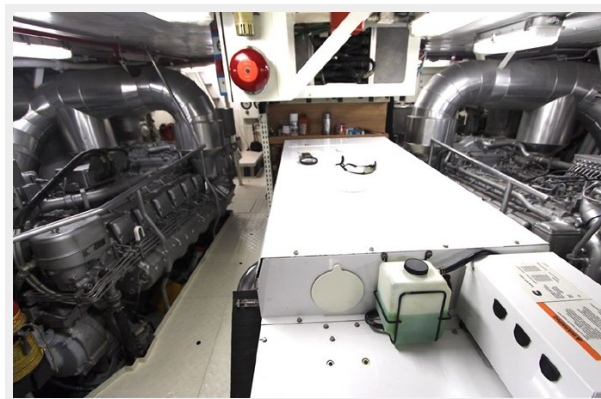

1987-LURSSSEN-FBMV--Consigned-B60516-560757