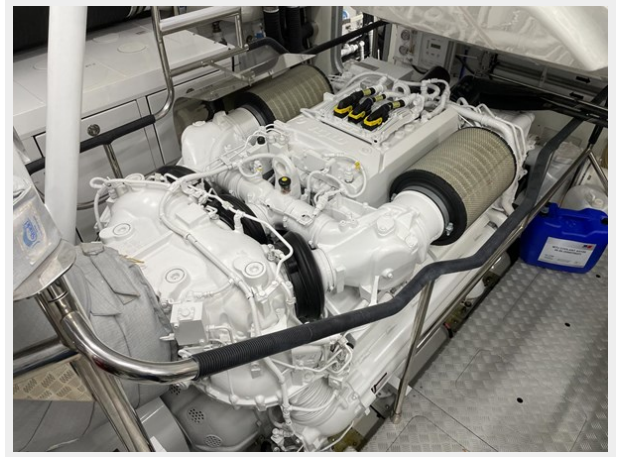

Princess-30M-Afon-1080p-09