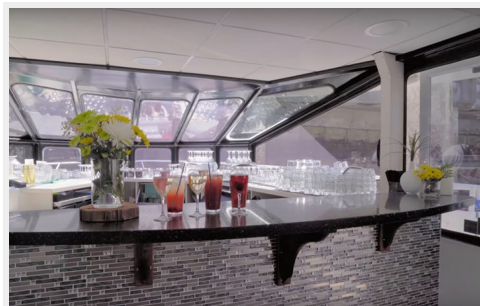

Magic-Charm-Yacht-7