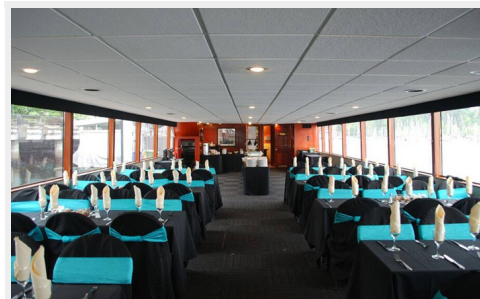

Her current slip provides a beautiful view of the Vancouver marina and waterside living.

Having undergone a refit twice! She's currently equipped with AC and heating..a top deck portion of open / uncovered (lounge area) With a lower level (main deck) bathed by natural sunlight through the enormous windows. The interior forward bow bar has a glass solarium style enclosure, above is the bridge patio offering a removable canvas top.

This vessel is ideal for the medium to large gatherings and dinner settings. Four (4) unisex bathrooms (Heads) two on each level. Two bars (one on each level) And dining accommodations (tables and chairs) for 150 guest at once.

DSC_0148

DSC_0174

DSC_0189

screen-shot-2012-06-30-at-7-22-32-pm

DSC_0194

Magic-Charm-Yacht-8-1

magic-charm_0_3530957_Small

Magic-Charm-Yacht-5