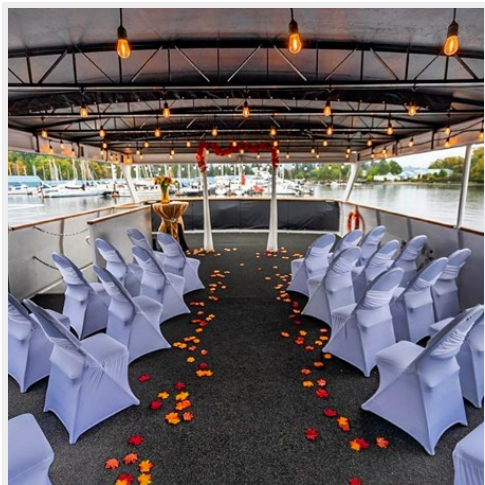

ФОТОГРАФИИ

241223243_4961657413860647_8915328912869566713_n