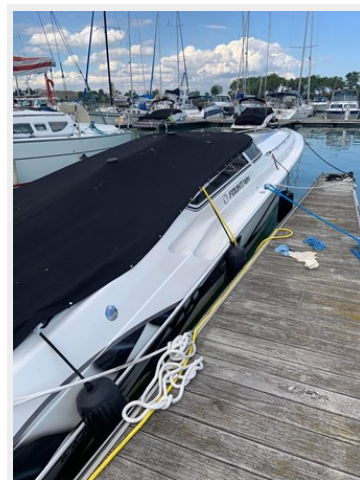

DF9B48DB-8907-497F-B116-9BA77CB4E880

271548048_3511489935744455_6095369545461846778_n