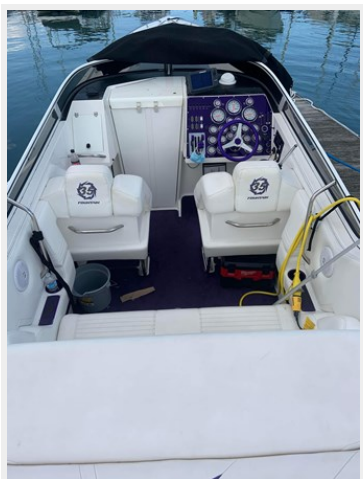

AFFC106D-7B3C-440A-A13D-D4E0C4EF4DCD

504983BE-E1D3-4ECB-BAB5-3060D27027E3