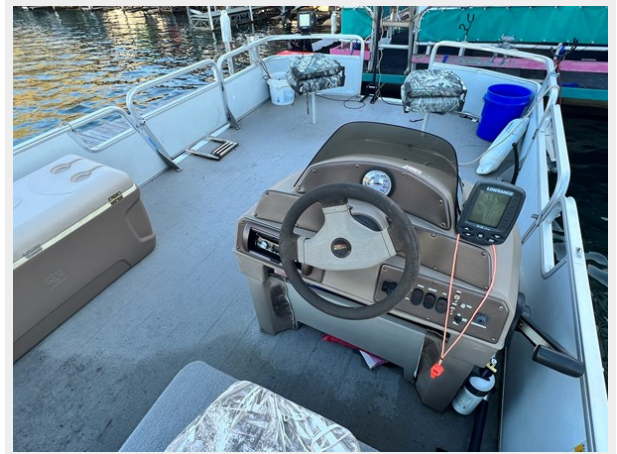

IMG_9303	8
IMG_9305	8
IMG_9306	8
CONTACTS	9
Contact details	9
Telephones	9
Office hours	9
Address	9

SPECIFICATIONS

Overview

This 2002 Sun Tracker 18 Bass Buggy Pontoon Boat is equipped with an Estimated 75HP 2-Stroke Outboard Motor and features an All-Aluminum Deck Flooring & Pontoons, a Bimini Top, 4 Fishing Seats, a Livewell, 2 Depth/Fish Finders, a 55lb Thrust Trolling Motor, Rod Holders, a Swim Boarding Ladder, an Igloo Cooler, Single Axle Trailer is Included & More!

IMG_9278

IMG_9279

IMG_9280

IMG_9281

IMG_9282

IMG_9283

IMG_9284

IMG_9285