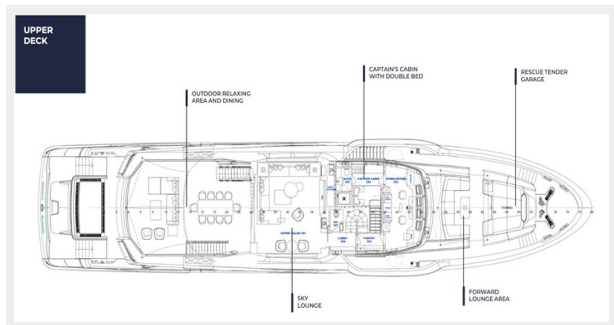

## Overview

---

Designed by Stefano Vafiadis, this all-aluminum 40m is thought out for a dynamic owner that loves comfort but will not compromise on performances.

The DOM 133 hull #3 is the ideal cruiser; she can offer her guests a beach club on two levels, panoramic windows that open up to become terraces; an improved 2.15M internal ceiling height both on the Main Deck and the Upper Deck; and a limited draught allowing to easily cruise even in the shallow waters of there Bahamas.

# PHOTOS

bag9

bag10

bag21

**bag2**

**bag7**

bag8