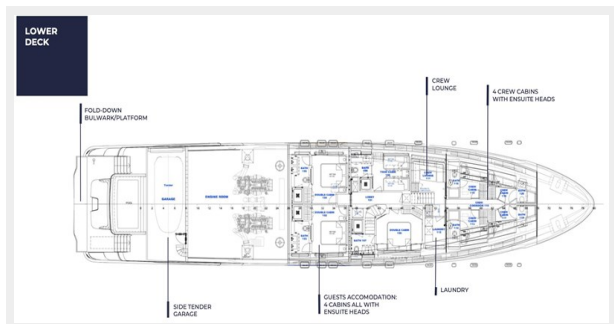

## Overview

---

Designed by Stefano Vafiadis, this all-aluminum 40m is thought out for a dynamic owner that loves comfort but will not compromise on performances.

The DOM 133 hull #3 is the ideal cruiser; she can offer her guests a beach club on two levels, panoramic windows that open up to become terraces; an improved 2.15M internal ceiling height both on the Main Deck and the Upper Deck; and a limited draught allowing to easily cruise even in the shallow waters of there Bahamas.

# PHOTOS

bag9

bag10

bag21

**bag2**

**bag7**

bag8