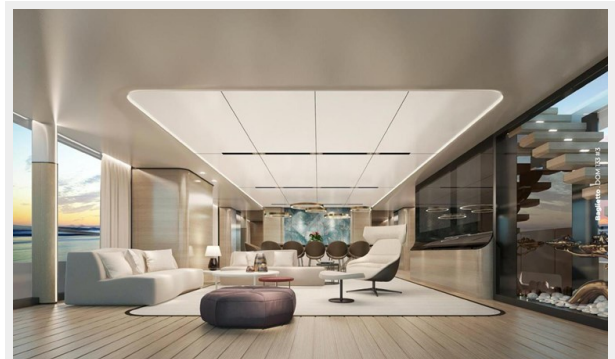

## Overview

---

Designed by Stefano Vafiadis, this all-aluminum 40m is thought out for a dynamic owner that loves comfort but will not compromise on performances.

The DOM 133 hull #3 is the ideal cruiser; she can offer her guests a beach club on two levels, panoramic windows that open up to become terraces; an improved 2.15M internal ceiling height both on the Main Deck and the Upper Deck; and a limited draught allowing to easily cruise even in the shallow waters of there Bahamas.

# PHOTOS

bag9

bag10

bag21

**bag2**

**bag7**

bag8