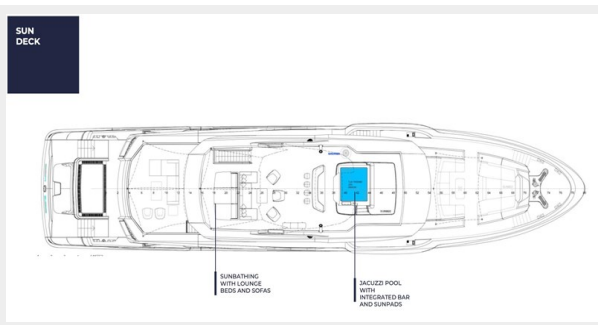

## Overview

---

Designed by Stefano Vafiadis, this all-aluminum 40m is thought out for a dynamic owner that loves comfort but will not compromise on performances.

The DOM 133 hull #3 is the ideal cruiser; she can offer her guests a beach club on two levels, panoramic windows that open up to become terraces; an improved 2.15M internal ceiling height both on the Main Deck and the Upper Deck; and a limited draught allowing to easily cruise even in the shallow waters of there Bahamas.

## Dimensions

---

**LOA:** 134' 3" (40.9mm)

**LWL:** 133' 3" (40.6mm)

**Beam:** 28.54

**Max Draft:** 7' 1" (2.15mm)

# PHOTOS

bag9

bag10

bag21

**bag2**

**bag7**

bag8