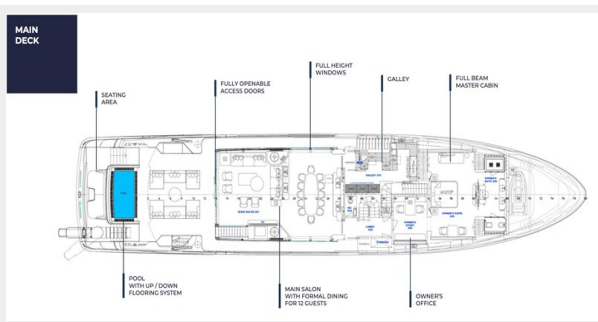

## Overview

---

Designed by Stefano Vafiadis, this all-aluminum 40m is thought out for a dynamic owner that loves comfort but will not compromise on performances.

The DOM 133 hull #3 is the ideal cruiser; she can offer her guests a beach club on two levels, panoramic windows that open up to become terraces; an improved 2.15M internal ceiling height both on the Main Deck and the Upper Deck; and a limited draught allowing to easily cruise even in the shallow waters of there Bahamas.

# PHOTOS

bag9

bag10

bag21

**bag2**

**bag7**

bag8