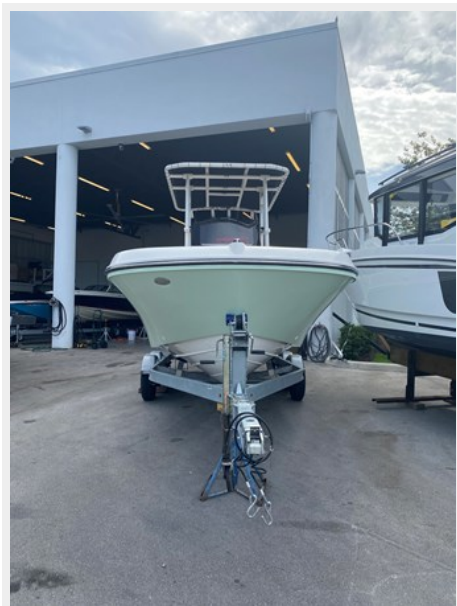

BAYLINER T20 — BAYLINER

Builder: BAYLINER

Year Built: 2021

Model: Boats

Price: PRICE ON APPLICATION

Location: United States

LOA: 20' 6" (6.25mm)

Beam: 8

TABLE OF CONTENTS	2
SPECIFICATIONS	3
Overview	3
Basic Information	3
Dimensions	3
Speed, Capacities and Weight	3
Accommodations	3
Hull and Deck Information	3
Engine Information	4
PHOTOS	5
01.T20 Port View	5
02.T20 STBR View	5
03. Front View	5
04. Aft View	5
05. Helm, Simrad	6
06. Helm Seat	6
07. Leaning Post with Rod Holders	6
08. Bow Cushions with Backrests	6
09. Jump Seats Built In Cooler	6
10. Aft Rod Holders	6
CONTACTS	7
Contact details	7
Telephones	7
Office hours	7
Address	7

SPECIFICATIONS

Overview

Just Listed! The T20 offers the perfect balance of fishability and comfort. Highlights include a deep V-hull a broad bow for casting or lounging live-wells aft bench seat and a dry-riding interior that makes the ride to your favorite fishing spot or waterfront restaurant a lot more comfortable. Families enjoy its user-friendly design and conveniences like a self-bailing cockpit for easy cleanup and an enclosed head compartment at the center console.

03. Front View

04. Aft View

05. Helm, Simrad

06. Helm Seat

07. Leaning Post with Rod Holders

08. Bow Cushions with Backrests

09. Jump Seats Built In Cooler

10. Aft Rod Holders