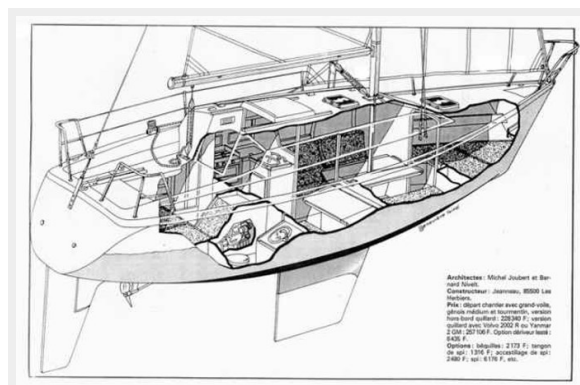

38_2787532_32_jeanneau_layout