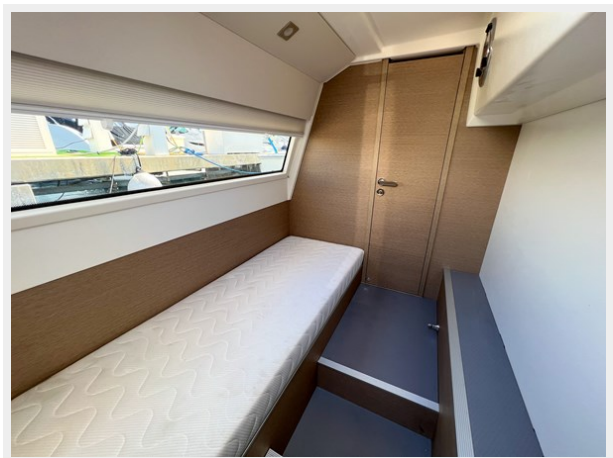

6-Cabine Crew