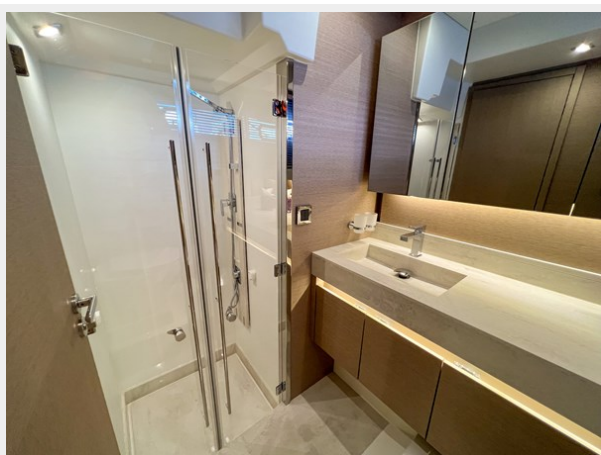

23-Head Master