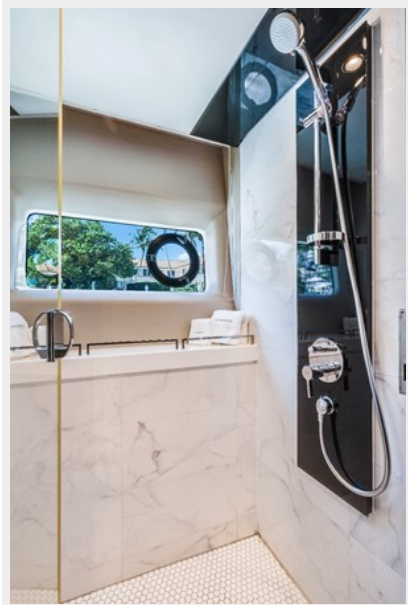

**72_ Princess - Sol Invictus - Interiors 14 -
Websize**