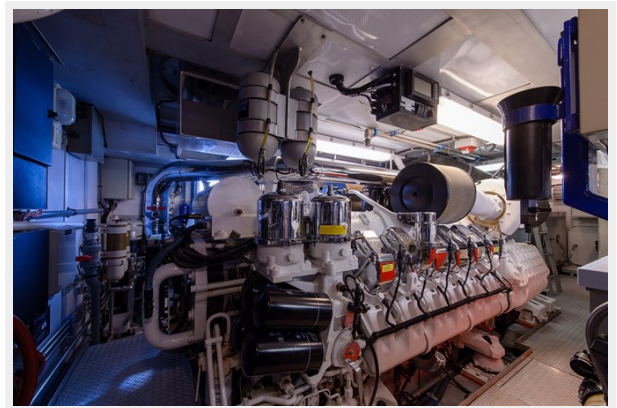

## Overview

Featuring naval architecture by Don O’Keefe and design by Burger, Dream Catcher is a 108’ (32.92m) aluminum sportfish yacht that sleeps 6 guests in 3 ensuite staterooms, plus up to 5 crew in 3 cabins. Built to ABS standards, her sleek interior was substantially updated in 2014 and boasts satin-finished teak, wraparound windows, a wet bar, and an entertainment center in the spacious main salon. Forward of the salon is a dining area with seating for six guests. In 2019 her current owner completed further updates and upgrades, which are listed below. Dream Catcher’s teak cockpit is fully rigged for fishing with a centerline fighting chair, a rod storage locker, transom box plumbed as a livewell, in-deck fish box, freezers, and a transom door with a swim ladder. Dream Catcher has a shallow draft of less than 6’ (2m), allowing her to easily cruise the waters of the Bahamas. Twin MTU engines with 2,735hp each give her a cruising speed of 24 knots and max speed of 28 knots, and with a fuel capacity of over 8,000 gallons, she is ideal for long-distance exploration. Dream Catcher is part of a small fraternity of high-quality American-built motoryacht-style sportfishers, and this one can really move when needed! She has been maintained in excellent condition and is ready to go anywhere in the world. **KEY FEATURES:**

- Sleeps 6 guests in 3 staterooms, plus up to 5 crew in 3 cabins
- Full-beam master stateroom with king-sized bed
- Fully equipped for fishing
- Shallow draft of 5.83’ (1.78m)
- Fuel capacity of 8,025 gallons
- Twin MTU 12V400 M90 engines with 2,735hp each
- Cruising speed of 24 knots and max speed of 28 knots
- All new Garmin electronics including wing stations (spent over \$300k)

# PHOTOS

---